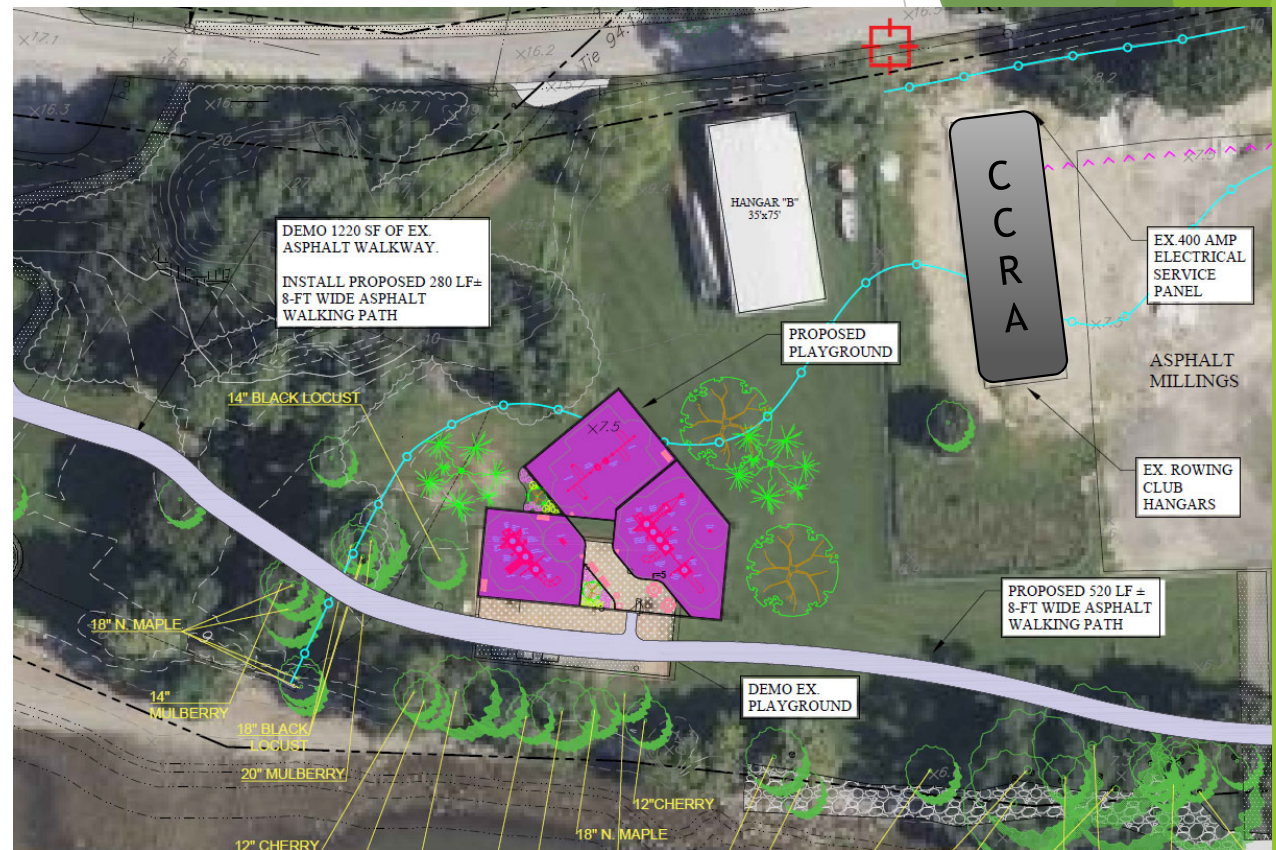

DOTS - ENGINEERING

EXISTING PLAYGROUND PHOTOS

EXISTING PLAYGROUND PHOTOS

EX. FEATURES

- ▶ APPROXIMATELY 4,150 SF
- ▶ 4 - SWINGS / 2 - SPRING ROCKERS

PROPOSED LOCATION PLAN

KEY FEATURES

- ▶ PLAY AREA FOR 2-5 YEAR OLD'S
- ▶ PLAY AREA FOR 5-12 YEAR OLD'S
- ▶ Poured –in-place outdoor rubberized flooring
- ▶ SEPARATED SWING AREA
- ▶ INCLUSIVE PLAY AREAS
- ▶ APPROX. 5,750 SF

3D CONCEPT RENDERING OF PLAY AREAS

PROPOSED PLAYGROUND EQUIPMENT 2-5

KEY FEATURES

- ▶ INTERACTIVE PLAY
- ▶ MULTIPLE CLIMBERS
- ▶ 2- SLIDES
- ▶ 60 INCH MAX FALL HEIGHT

PROPOSED PLAYGROUND EQUIPMENT 5+

KEY FEATURES

- ▶ INTERACTIVE PLAY
- ▶ MULTIPLE CLIMBERS
- ▶ 2- SLIDES
- ▶ 96 INCH MAX FALL HEIGHT

PROPOSED PLAYGROUND EQUIPMENT 5+

KEY FEATURES

- ▶ INTERACTIVE PLAY
- ▶ MULTIPLE CLIMBERS
- ▶ 2- SLIDES
- ▶ 96 INCH MAX FALL HEIGHT

PROPOSED PLAYGROUND SWING AREA

BCI Burke

BCI Burke
Konnection Swing

BCI Burke
Freedom Swing Seat | Inclusive Se...

BCI Burke

KEY FEATURES

KONNECTION SWING SEAT

- ▶ The overall design is focused on fostering true connection in both eye contact and proximity leading to increased engagement for all users. One adult and one child can use the Konnection Swing together. Two children can also swing together creating an opportunity for cooperation and imagination.
- ▶ Ergonomically designed seat for comfort and maximum play value. Generous, deep seat provides comfort and full support for a wide variety of people and provides greater stability, security and comfort for all users. Hands-free swinging allows caregiver to hold, interact and play with the child.