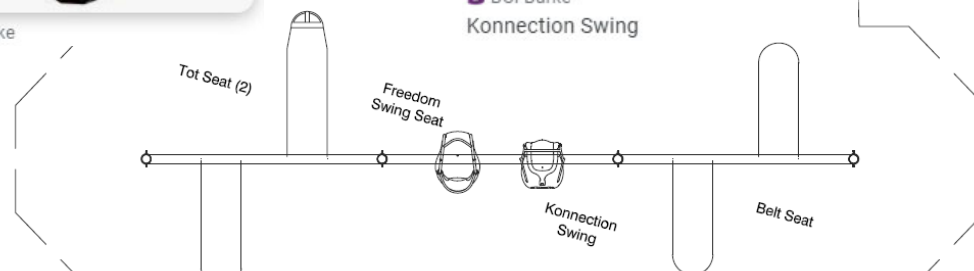

- ▶ INTERACTIVE PLAY
- ▶ MULTIPLE CLIMBERS
- ▶ 2- SLIDES
- ▶ 96 INCH MAX FALL HEIGHT

PROPOSED PLAYGROUND EQUIPMENT 5+

KEY FEATURES

- ▶ INTERACTIVE PLAY
- ▶ MULTIPLE CLIMBERS
- ▶ 2- SLIDES
- ▶ 96 INCH MAX FALL HEIGHT

PROPOSED PLAYGROUND EQUIPMENT 5+

KEY FEATURES

- ▶ INTERACTIVE PLAY
- ▶ MULTIPLE CLIMBERS
- ▶ 2- SLIDES
- ▶ 96 INCH MAX FALL HEIGHT

PROPOSED PLAYGROUND EQUIPMENT 5+

KEY FEATURES

- ▶ INTERACTIVE PLAY
- ▶ MULTIPLE CLIMBERS
- ▶ 2- SLIDES
- ▶ 60 INCH MAX FALL HEIGHT

PROPOSED PLAYGROUND SWING AREA

BCI Burke

BCI Burke
Konnection Swing

BCI Burke
Freedom Swing Seat | Inclusive Se...

BCI Burke

KEY FEATURES

KONNECTION SWING SEAT

- ▶ The overall design is focused on fostering true connection in both eye contact and proximity leading to increased engagement for all users. One adult and one child can use the Konnection Swing together. Two children can also swing together creating an opportunity for cooperation and imagination.
- ▶ Ergonomically designed seat for comfort and maximum play value. Generous, deep seat provides comfort and full support for a wide variety of people and provides greater stability, security and comfort for all users. Hands-free swinging allows caregiver to hold, interact and play with the child.