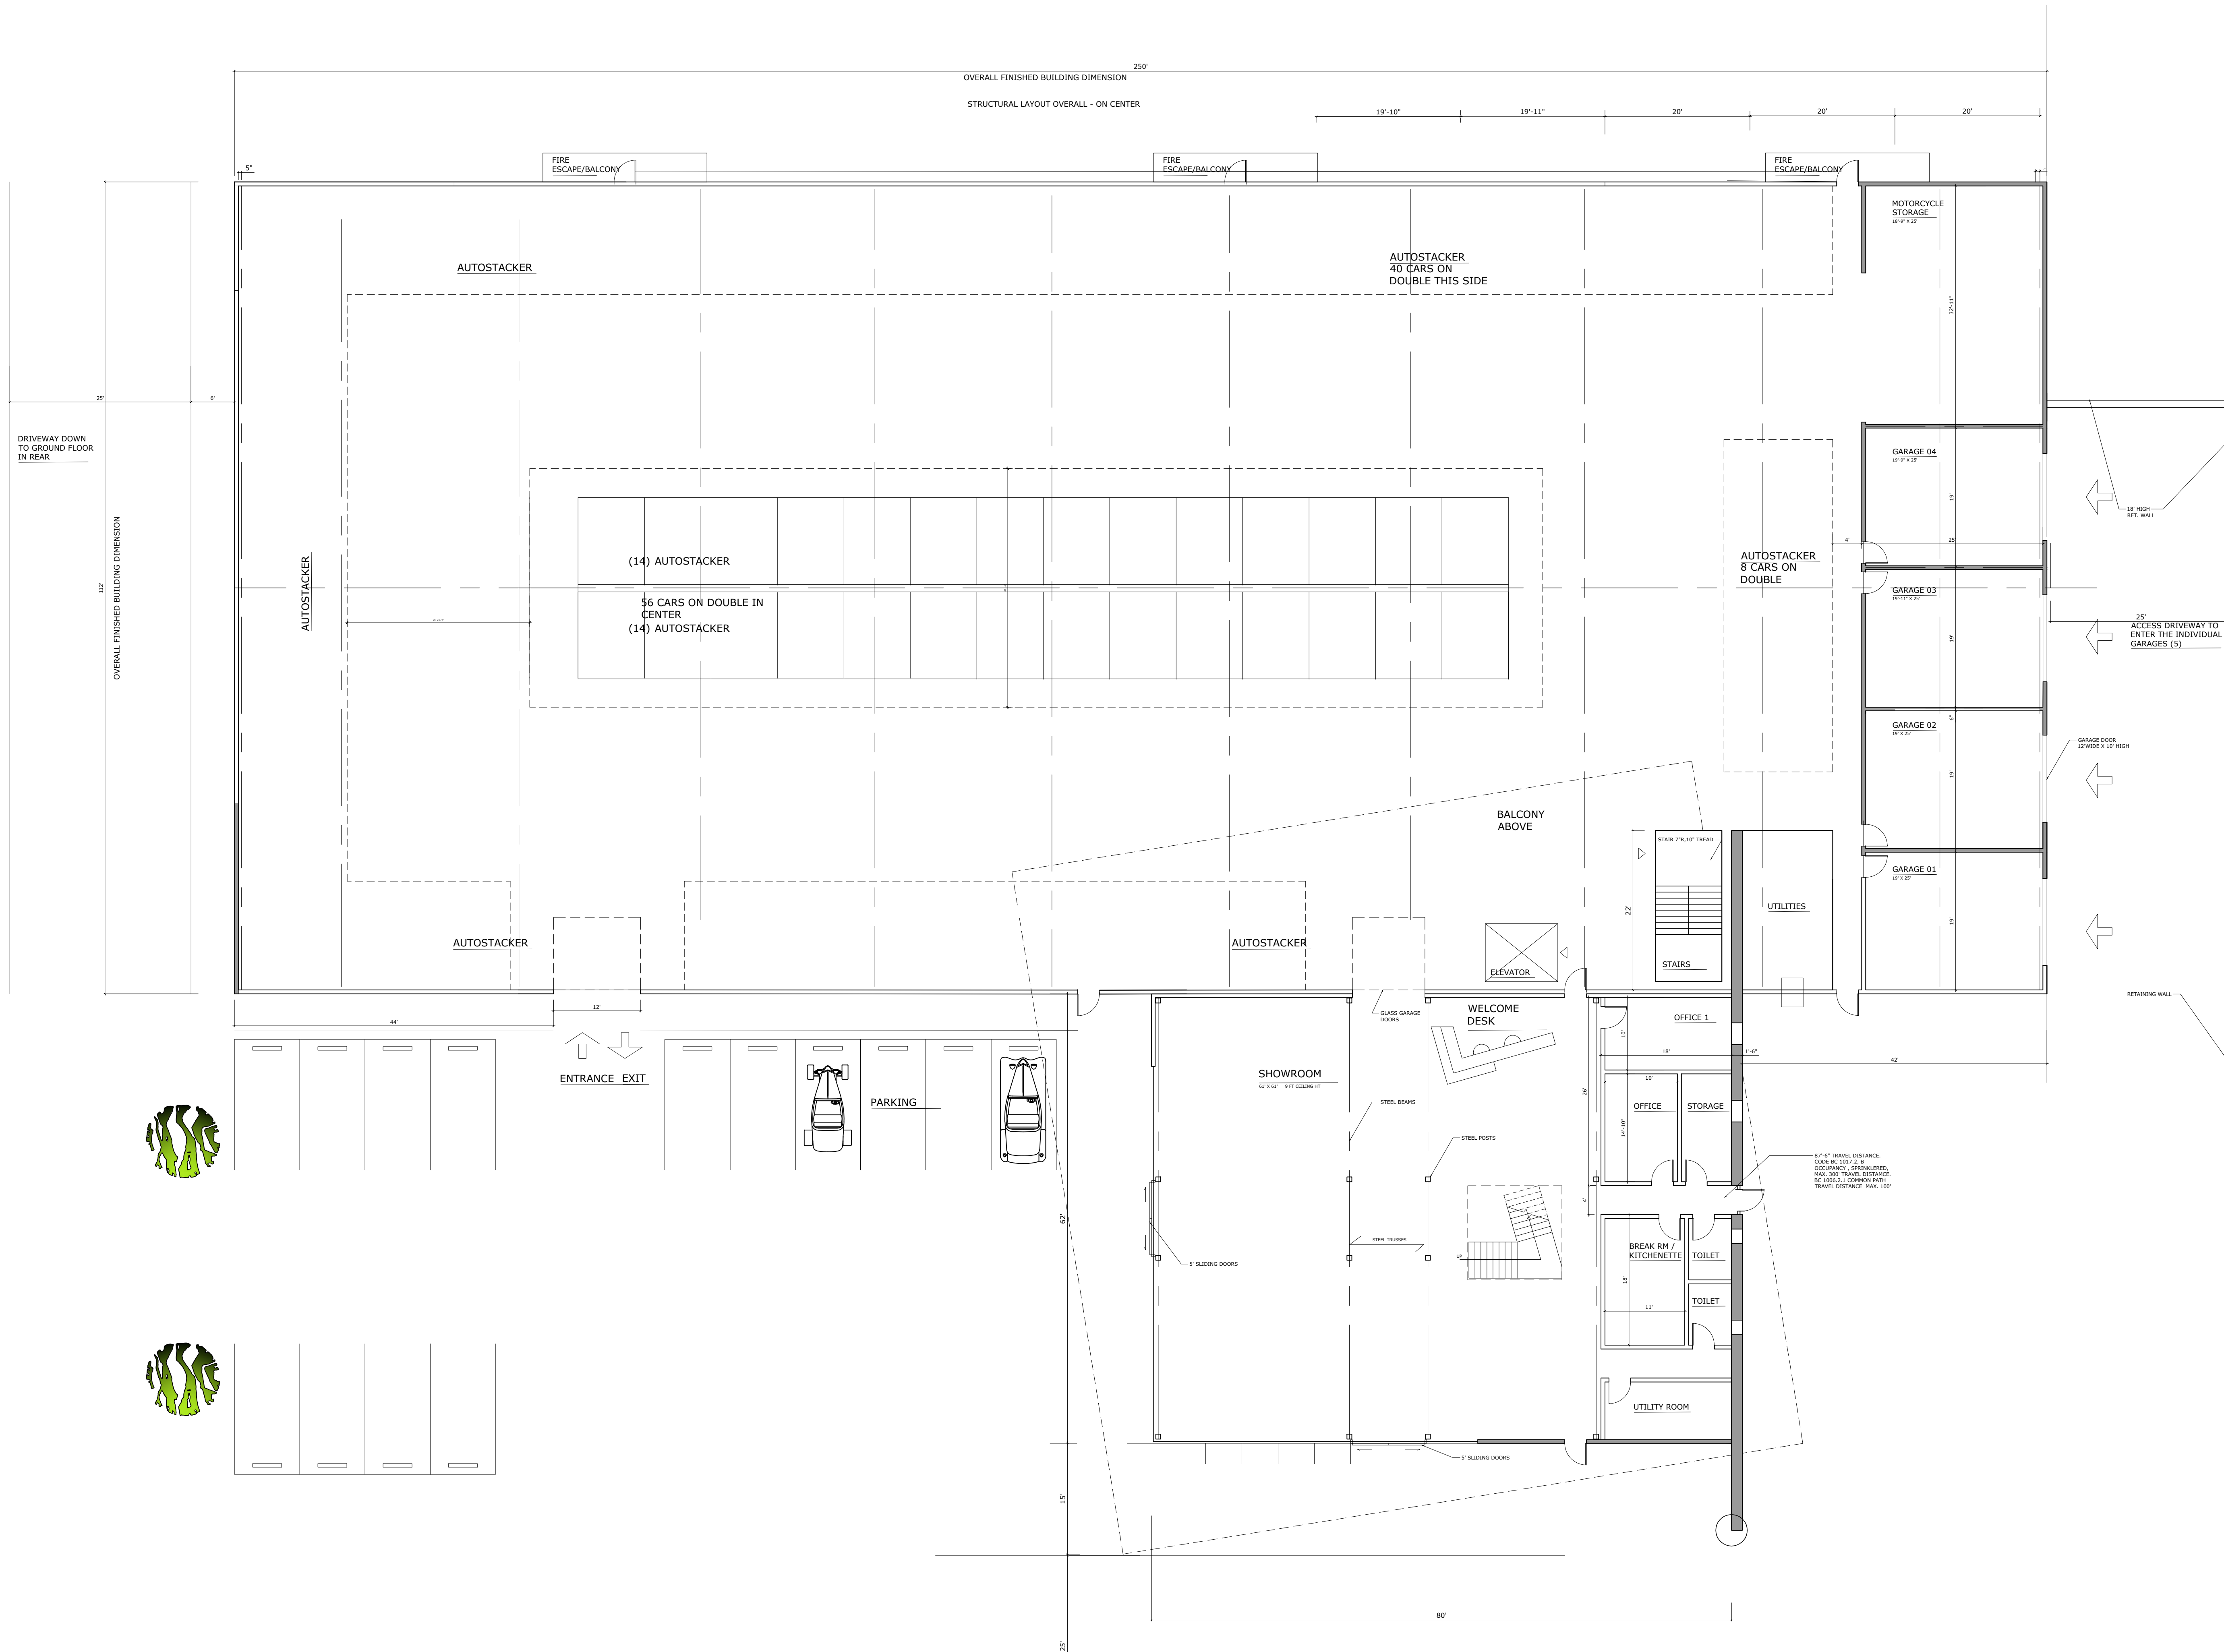

**PROP. 1ST FLOOR - STORAGE BUILDING**

SCALE: 3/32" = 1' - 0" 14' CEILING HT

**PROP. LOWER PLAN AND STORAGE**

HEIKE A. SCHNEIDER  
ARCHITECT, AIA, LEED AP  
515 CROTON HEIGHTS ROAD  
YORKTOWN HTS., NY 10598  
914-962-2119

CLASSIC CARS  
SHOWROOM, STORAGE, GARAGE  
3451 LEXINGTON AVE  
MOHEGAN LAKE, NY 10547

Date: 2-18-20  
Revision:  
Bidding:

**PROP. 2ND FLOOR - 3451 LEXINGTON - CLASSIC CAR - PRELIMINARY LAYOUT**

SCALE: 3/32" = 1' - 0" 9' LOUNGE AND 29'± STORAGE CEILING HTS

Date: 2-18-20  
Revision:  
Bidding:

**A2**

**PROP. MEZZANINE FLOOR - 3451 LEXINGTON - CLASSIC CAR - PRELIMINARY LAYOUT**

SCALE: 3/32" = 1' - 0" 9' CEILING HT.

**PROP. UPPER PLAN AND SHOWROOM**

Plan Title

HEIKE A. SCHNEIDER  
ARCHITECT, AIA, LEED AP  
515 CROTON HEIGHTS ROAD  
YORKTOWN HTS, NY 10598  
914-962-2119

CLASSIC CARS  
SHOWROOM, STORAGE, GARAGE  
3451 LEXINGTON AVE  
MOHEGAN LAKE, NY 10547

Date: 2-18-20  
Revision:  
Bidding:

**A3**

**PROP. FRONT ELEVATION (LEXINGTON AVE)**

SCALE: 3/32" = 1' - 0"

**PROP. SIDE ELEVATION (SOUTH)**