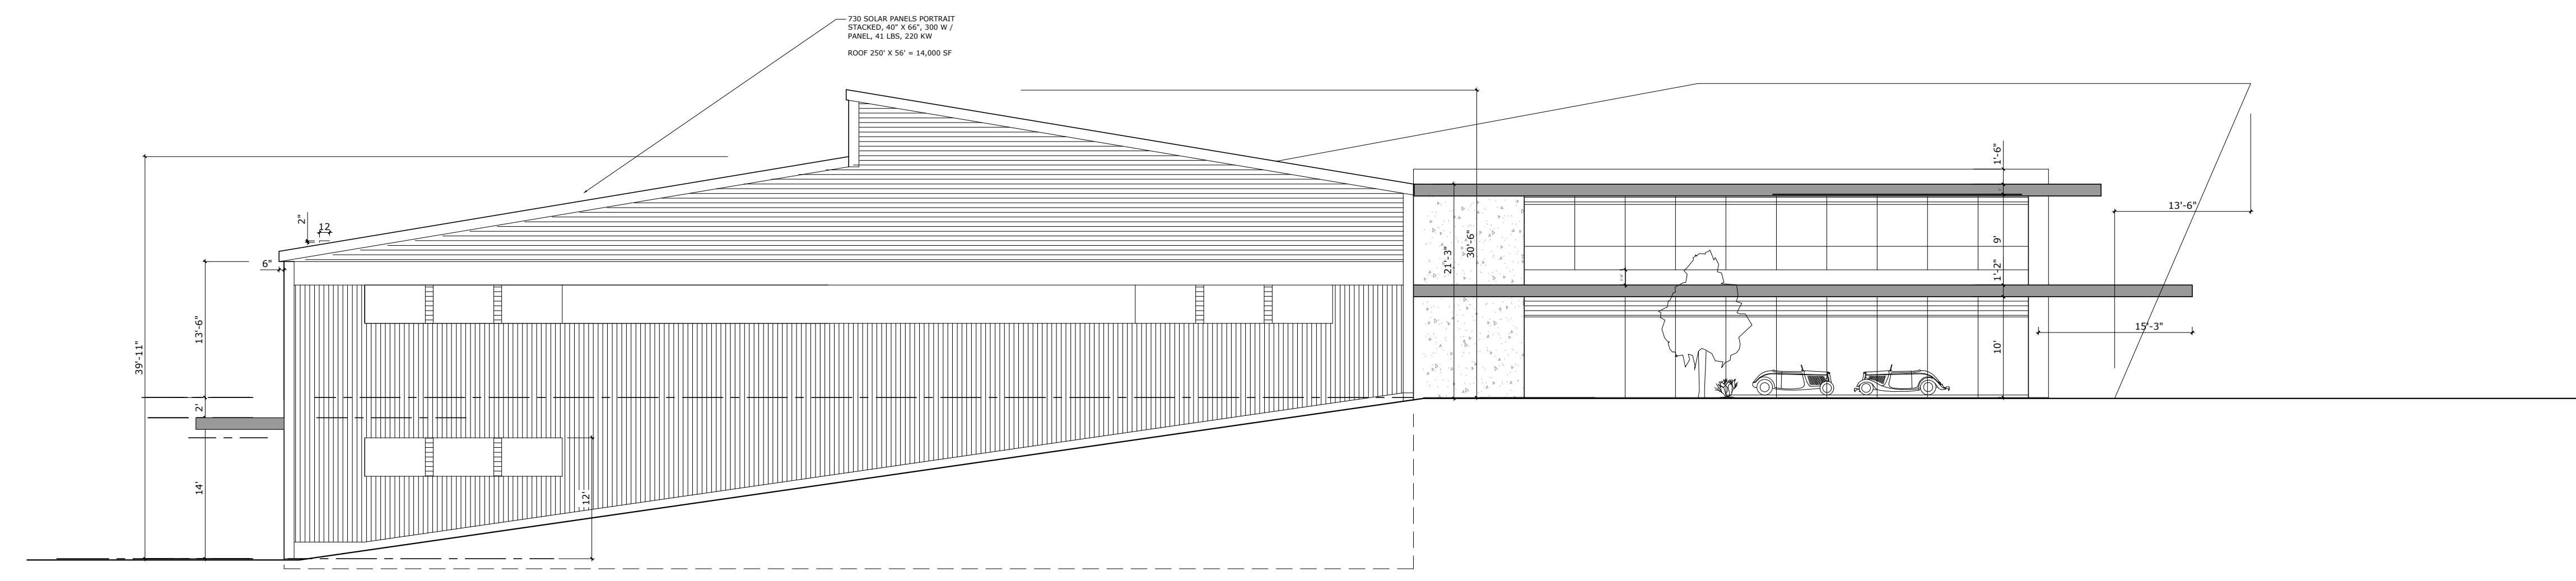

CLASSIC CARS  
SHOWROOM, STORAGE, GARAGE  
3451 LEXINGTON AVE  
MOHEGAN LAKE, NY 10547

Date: 2-18-20  
Revision:  
Bidding:

**A3**

**PROP. FRONT ELEVATION (LEXINGTON AVE)**

SCALE: 3/32" = 1' - 0"

**PROP. SIDE ELEVATION (SOUTH)**

SCALE: 1/32" = 1' - 0"

**PROP. FRONT AND SOUTH ELEVATIONS**

Plan Title

**HEIKE A. SCHNEIDER**  
 ARCHITECT, AIA, LEED AP  
 515 CROTON HEIGHTS ROAD  
 YORKTOWN HTS., NY 10598  
 914-962-2119

**CLASSIC CARS**  
 SHOWROOM, STORAGE, GARAGE  
 3451 LEXINGTON AVE  
 MOHEGAN LAKE, NY 10547

Date: 2-18-20  
 Revision:  
 Bidding:

**A4**

**PROP. REAR ELEVATION**

SCALE: 3/32" = 1' - 0"

**PROP. SIDE ELEVATION (NORTH)**

SCALE: 3/32" = 1' - 0"

**PROP. REAR AND NORTH ELEVATIONS**

Plan Title