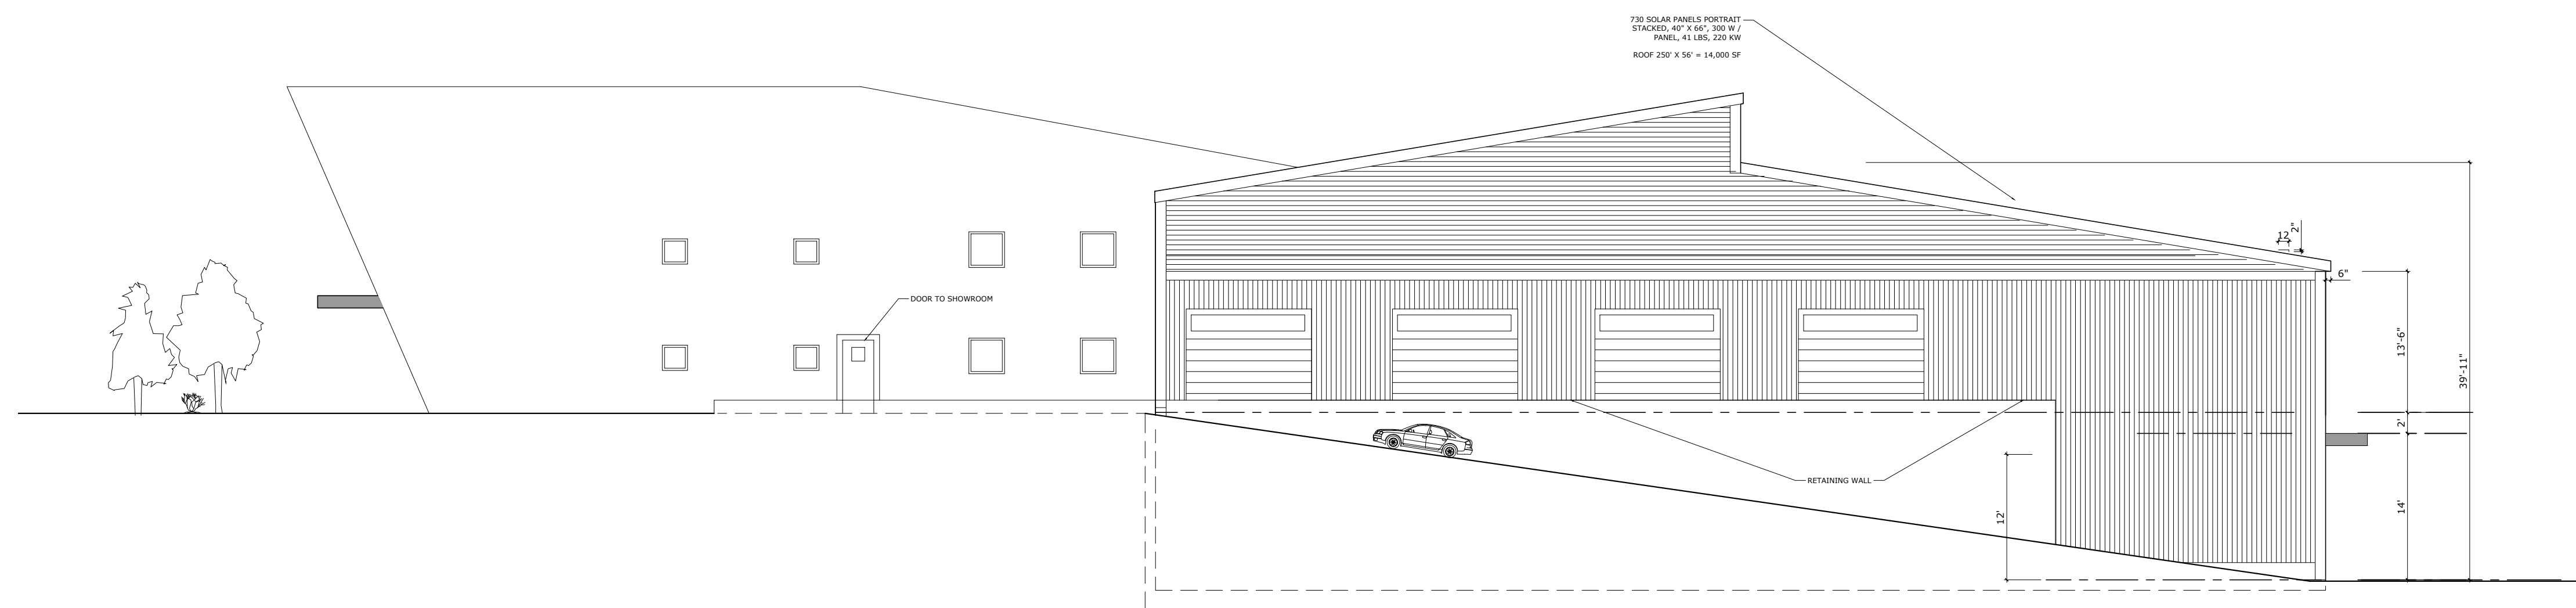

SCALE: 1/32" = 1' - 0"

**PROP. FRONT AND SOUTH ELEVATIONS**

Plan Title

**HEIKE A. SCHNEIDER**  
 ARCHITECT, AIA, LEED AP  
 515 CROTON HEIGHTS ROAD  
 YORKTOWN HTS., NY 10598  
 914-962-2119

**CLASSIC CARS**  
 SHOWROOM, STORAGE, GARAGE  
 3451 LEXINGTON AVE  
 MOHEGAN LAKE, NY 10547

Date: 2-18-20  
 Revision:  
 Bidding:

**A4**

**PROP. REAR ELEVATION**

SCALE: 3/32" = 1' - 0"

**PROP. SIDE ELEVATION (NORTH)**

SCALE: 3/32" = 1' - 0"

**PROP. REAR AND NORTH ELEVATIONS**

Plan Title