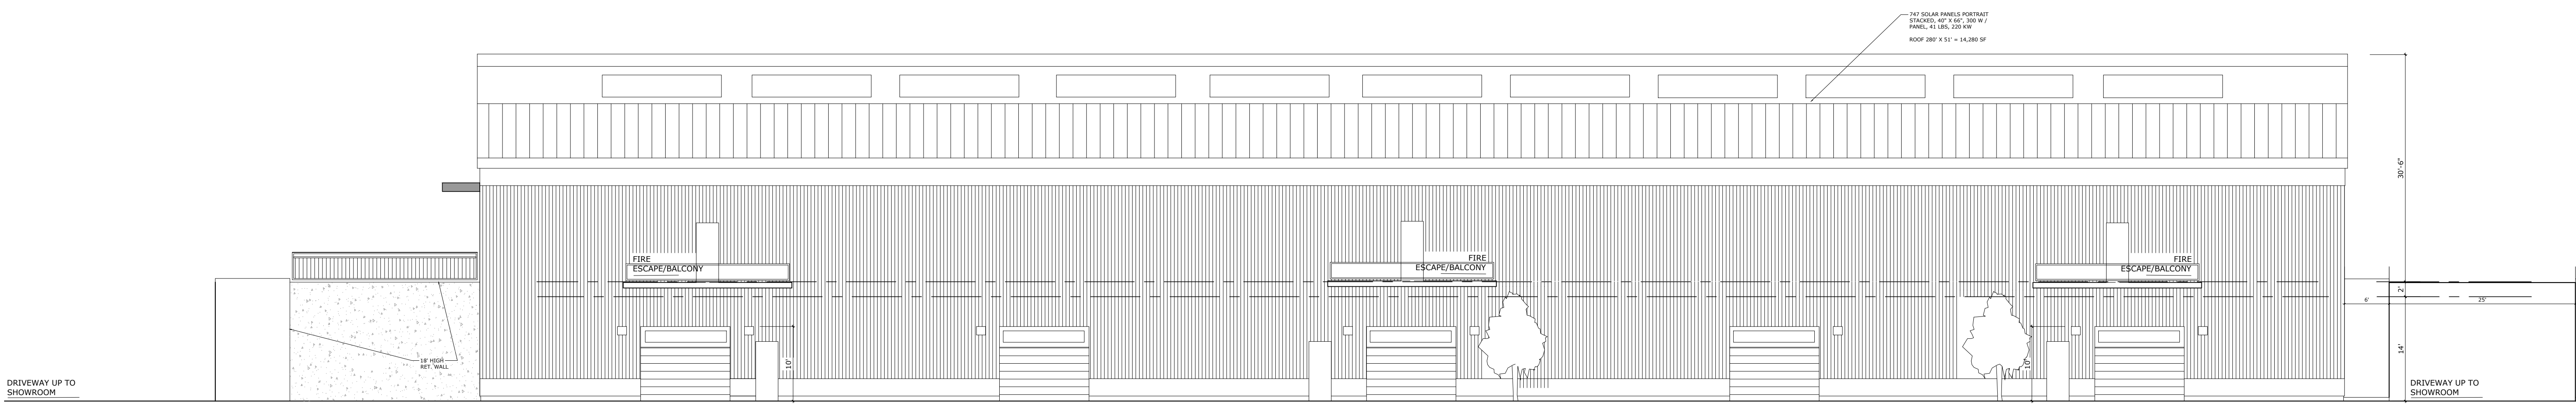

SCALE: 1/32" = 1' - 0"

**PROP. FRONT AND SOUTH ELEVATIONS**

Plan Title

**HEIKE A. SCHNEIDER**  
 ARCHITECT, AIA, LEED AP  
 515 CROTON HEIGHTS ROAD  
 YORKTOWN HTS., NY 10598  
 914-962-2119

**CLASSIC CARS**  
 SHOWROOM, STORAGE, GARAGE  
 3451 LEXINGTON AVE  
 MOHEGAN LAKE, NY 10547

Date: 2-18-20  
 Revision:  
 Bidding:

**A4**

**PROP. REAR ELEVATION**

SCALE: 3/32" = 1' - 0"

**PROP. SIDE ELEVATION (NORTH)**

SCALE: 3/32" = 1' - 0"

**PROP. REAR AND NORTH ELEVATIONS**

Plan Title