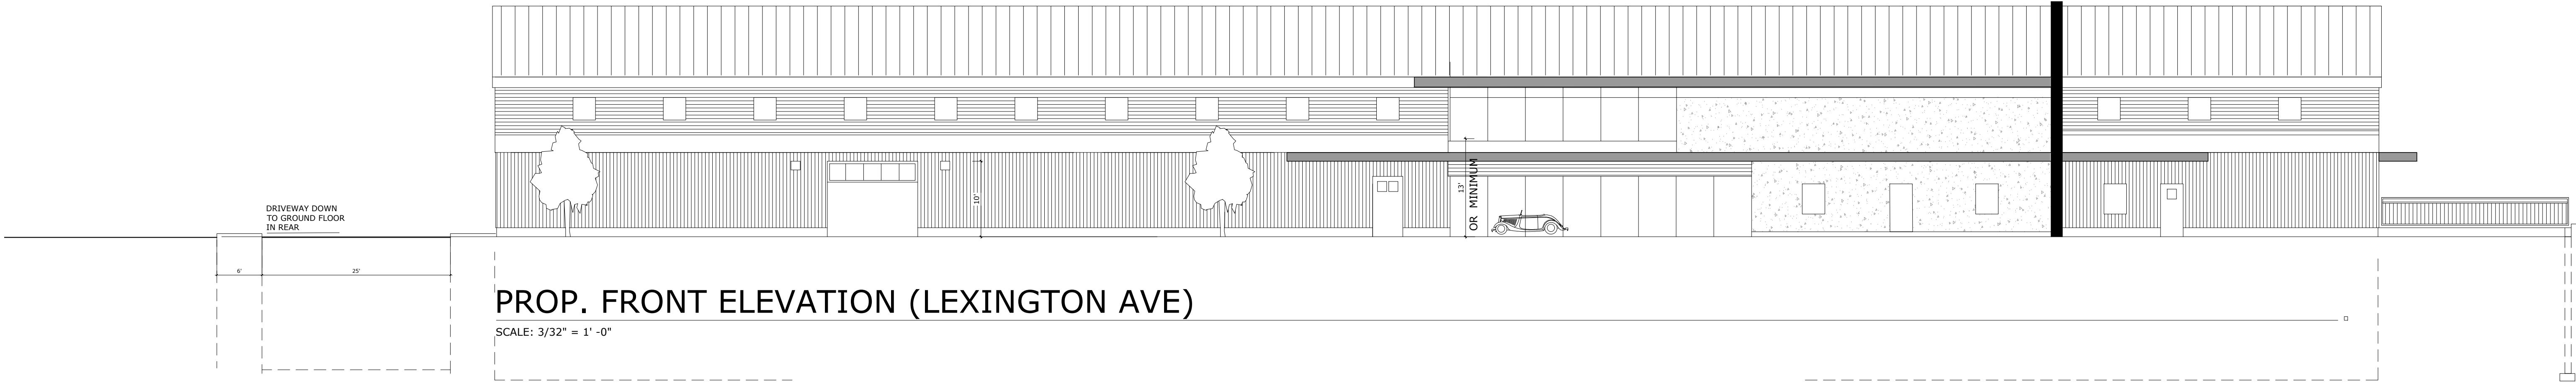

Date: 2-18-20  
Revision:  
Bidding:

**A2**

**PROP. MEZZANINE FLOOR - 3451 LEXINGTON - CLASSIC CAR - PRELIMINARY LAYOUT**

SCALE: 3/32" = 1' - 0" 9' CEILING HT.

**PROP. UPPER PLAN AND SHOWROOM**

Plan Title

HEIKE A. SCHNEIDER  
ARCHITECT, AIA, LEED AP  
515 CROTON HEIGHTS ROAD  
YORKTOWN HTS, NY 10598  
914-962-2119

CLASSIC CARS  
SHOWROOM, STORAGE, GARAGE  
3451 LEXINGTON AVE  
MOHEGAN LAKE, NY 10547

Date: 2-18-20  
Revision:  
Bidding:

**A3**

**PROP. FRONT ELEVATION (LEXINGTON AVE)**

SCALE: 3/32" = 1' - 0"

**PROP. SIDE ELEVATION (SOUTH)**

SCALE: 1/32" = 1' - 0"

**PROP. FRONT AND SOUTH ELEVATIONS**

Plan Title

**HEIKE A. SCHNEIDER**  
 ARCHITECT, AIA, LEED AP  
 515 CROTON HEIGHTS ROAD  
 YORKTOWN HTS., NY 10598  
 914-962-2119

**CLASSIC CARS**  
 SHOWROOM, STORAGE, GARAGE  
 3451 LEXINGTON AVE  
 MOHEGAN LAKE, NY 10547

Date: 2-18-20  
 Revision:  
 Bidding:

**A4**

**PROP. REAR ELEVATION**

SCALE: 3/32" = 1' - 0"

**PROP. SIDE ELEVATION (NORTH)**

SCALE: 3/32" = 1' - 0"

**PROP. REAR AND NORTH ELEVATIONS**

Plan Title